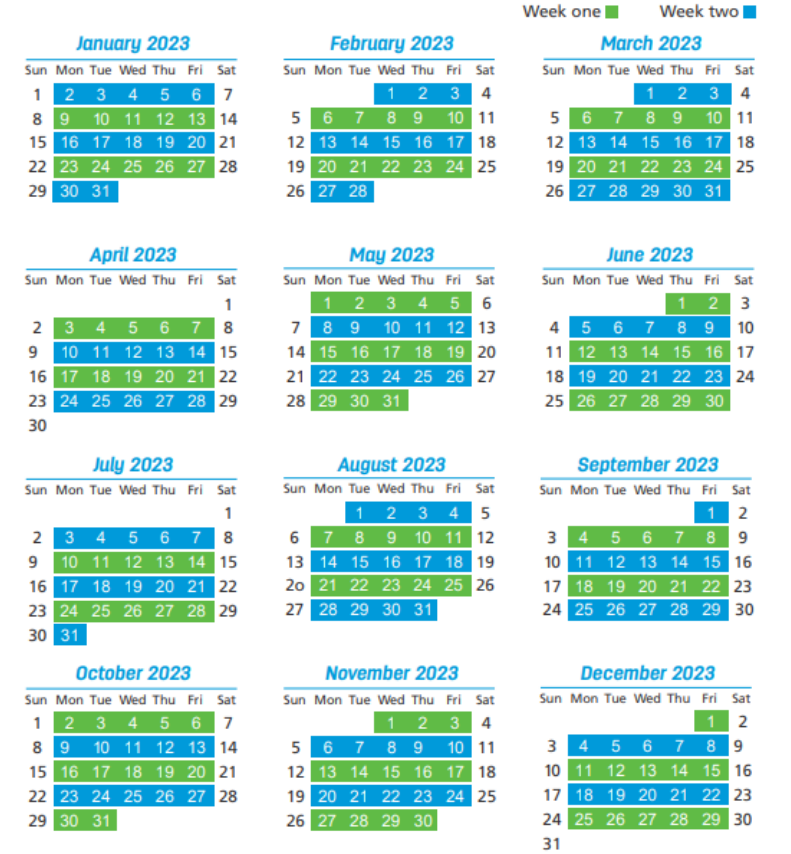

Cardboard recycling calendar